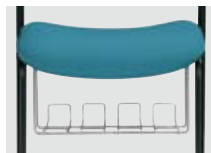

BL 00035 Ablagekorb für BL 03040 und BL 03008/File holder for BL 03040 and BL 03008